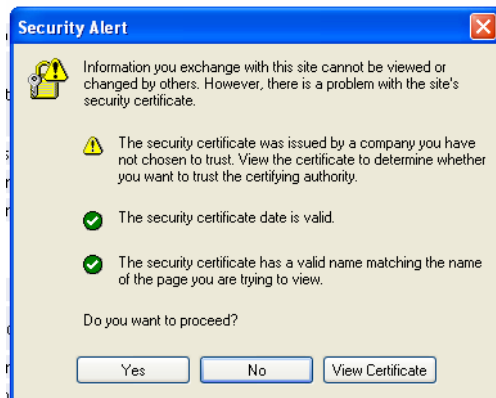

How To:

Open a Wireless Web Connection in the Veterinary Library

Laptops should automatically recognize Tsunami, our wireless network. If it does not, follow the steps below:

1. Control Panel
2. Network Connections
3. Double-click wireless network connections
4. Tsunami
5. Refresh network list

Patrons will be re-directed to a network authentication page, which will ask for their OIT username and password before accessing the internet.

Need help using the Library's website?

Don't know where to start searching for articles?

Schedule an appointment or just stop by the Vet Library when you have the time. Someone will be happy to help you get started.

Full sessions usually last 30 to 45 minutes, but we can customize it to fit your needs.

Cary Veterinary Library Summer Semester Hours:

Monday — Thursday: 8 am — 8 pm

Friday: 8 am — 6 pm

Saturday: 10 am — 2 pm

Sunday: Closed

Summer Semester Hours begin Monday, May 21

Auburn University
Libraries

Cary Veterinary Medical Library

Phone: 334-844-1749

Fax: 334-844-1758

E-mail: vmedlib@auburn.edu

Website Security Certificates

Do either of these look familiar?

When logging into certain services on the AU Libraries website, you are likely to come across this warning.

Denise Baker, AU Libraries Systems employee, explains: "The AU Libraries is currently using self-signed certificates. Self-signed certificates are the same as signed versions except for the fact that a Certificate Authority (CA) like Verisign doesn't stamp it with their approval. The AU Libraries stamps it with our own. Self-signed certificates offer the same amount of protection with the one drawback of having to deal with the annoying popup alert the browser displays in earlier browser versions or the 'Certificate Error: Navigation Blocked' window in IE7.

It is recommended by the AU Libraries Systems Department to continue on by clicking the 'Continue to this website...' link as long as the first part of the site location name begins with <http://www.lib.auburn.edu>.