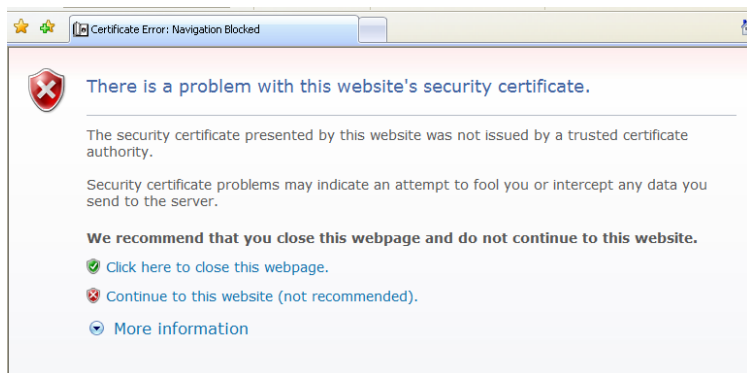

How To:

Open a Wireless Web Connection in the Veterinary Library

Laptops should automatically recognize Tsunami, our wireless network. If it does not, follow the steps below:

1. Control Panel
2. Network Connections
3. Double-click wireless network connections
4. Tsunami
5. Refresh network list

Patrons will be re-directed to a network authentication page, which will ask for their OIT username and password before accessing the internet.

Need help using the Library's website?

Don't know where to start searching for articles?

Schedule an appointment or just stop by the Vet Library when you have the time. Someone will be happy to help you get started.

Full sessions usually last 30 to 45 minutes, but we can customize it to fit your needs.

Cary Veterinary Library Summer Semester Hours:

Monday — Thursday: 8 am — 8 pm

Friday: 8 am — 6 pm

Saturday: 10 am — 2 pm

Sunday: Closed

Summer Semester Hours begin Monday, May 21

Auburn University
Libraries

Cary Veterinary Medical Library

Phone: 334-844-1749

Fax: 334-844-1758

E-mail: vmedlib@auburn.edu

Website Security Certificates

Do either of these look familiar?

When logging into certain services on the AU Libraries website, you are likely to come across this warning.

Denise Baker, AU Libraries Systems employee, explains: "The AU Libraries is currently using self-signed certificates. Self-signed certificates are the same as signed versions except for the fact that a Certificate Authority (CA) like Verisign doesn't stamp it with their approval. The AU Libraries stamps it with our own. Self-signed certificates offer the same amount of protection with the one drawback of having to deal with the annoying popup alert the browser displays in earlier browser versions or the 'Certificate Error: Navigation Blocked' window in IE7.

It is recommended by the AU Libraries Systems Department to continue on by clicking the 'Continue to this website...' link as long as the first part of the site location name begins with <http://www.lib.auburn.edu>.