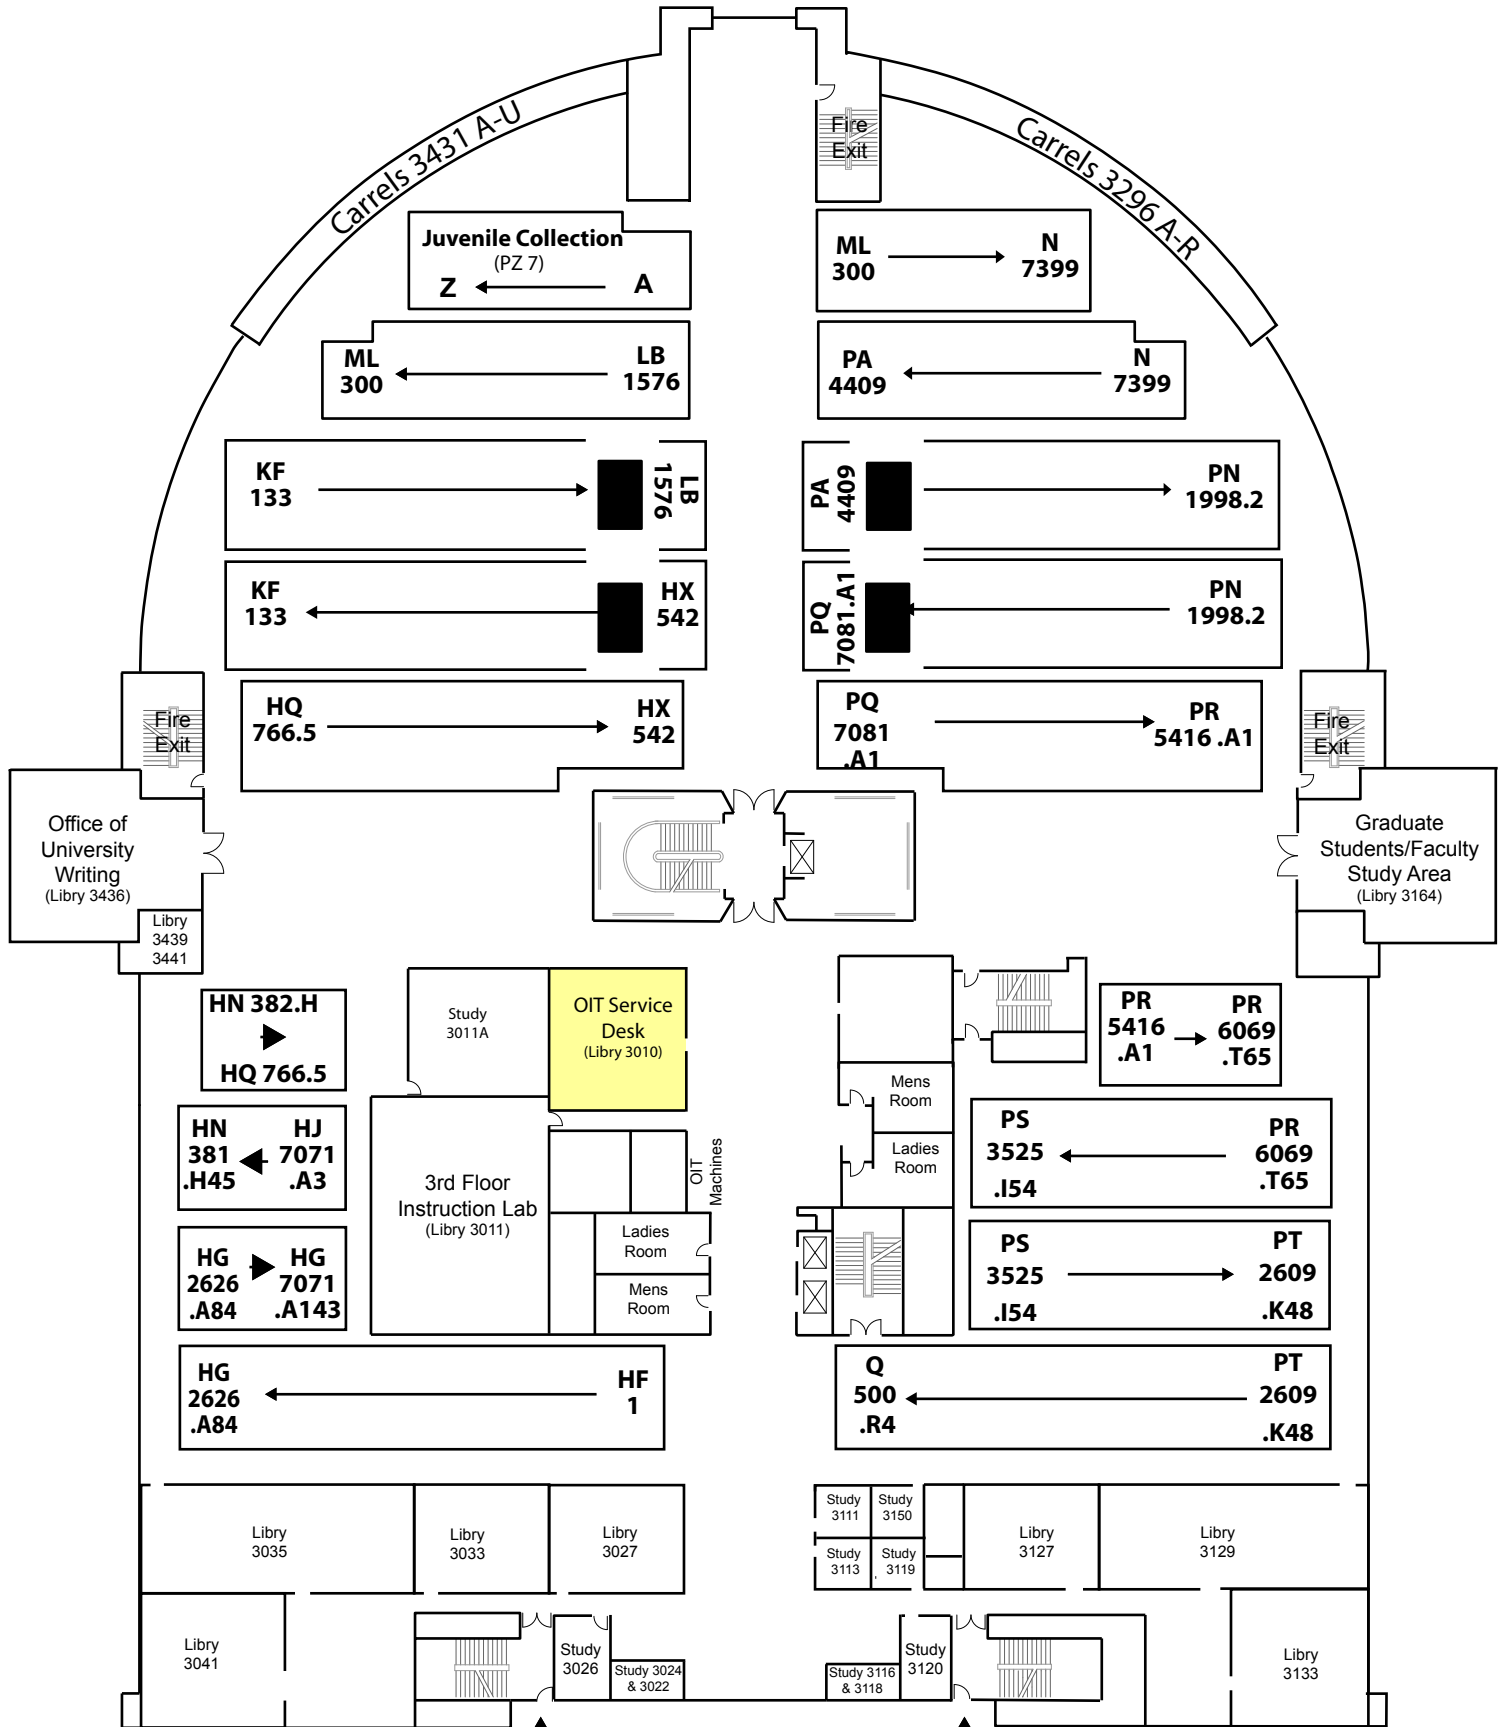

RBD Library -- 3rd Floor

Call Numbers HF - Q 500

Access to RBD Library from Mell Classroom Building